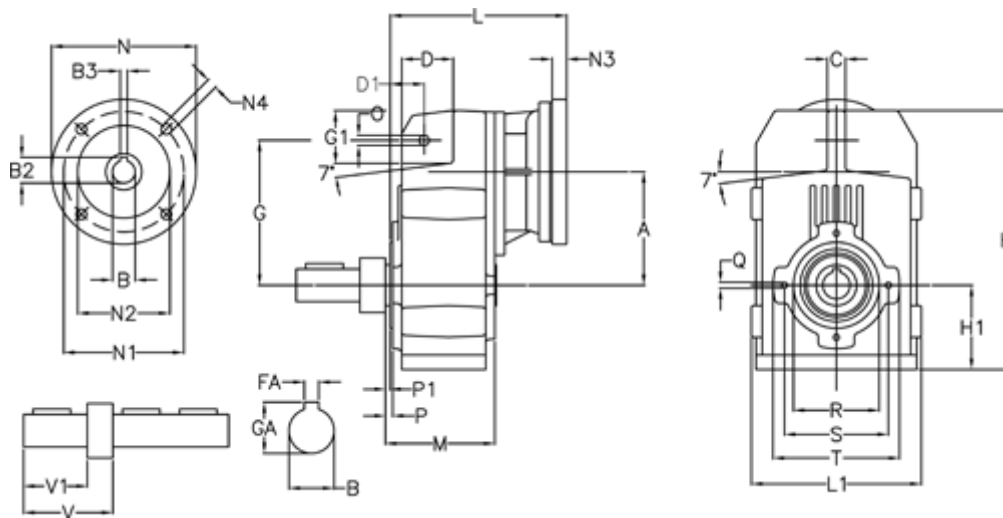

Article number: 29560401081245

Description: Shaft mounted gear
A412R-10,8-P112B5

Measures

A = 175.75	FA = 12	M = 144.0	Q = M12x19
B = 40	G = 218	N = 250	R = 130
B1 = 28	G1 = 97.5	N1 = 215	S = 165
B2 = 31.3	GA = 43.0	N2 = 180	T = 200
B3 = 8	H = 389.0	N4 = M12x16	V = 112.5
C = 16	H1 = 116.0	O = 14	V1 = 80
D = 79.0	L = 275.5	P = 7.5	
D1 = 56.5	L1 = 242	P1 = 3.5	